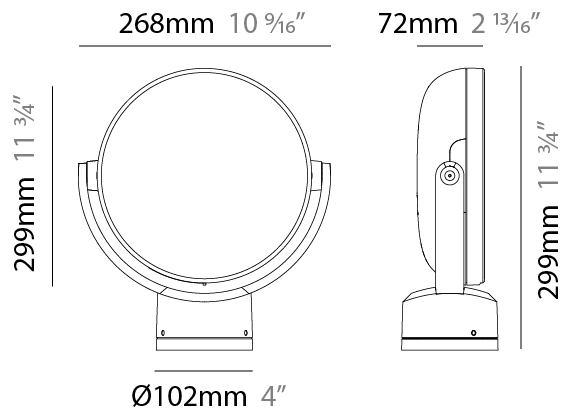

SUN SURFACE

E9F238-

base number   Finish   Lens
Options   Options

1. To build a product code in our configurator select the specify button on the base model # product page
2. To build a manual product code on this datasheet choose from the options listed below in blue font and add the suffix to the base model #

GENERAL

Series: Sun
Brand: Platek
Division: Exterior
Mounting Type: Surface
Mounting Location: Above Ground
Subcategory: Flood

PHYSICAL

Shape: Round
Diameter (mm): 229
Diameter (in): 9
Width (mm): 72
Width (in): 2 ¹³/₁₆
Height (mm): 299
Height (in): 10 ⁹/₁₆
Light Distribution: Adjustable / Direct
Weight (kg): 2.10 Kg
Weight (lbs): 4.63
Screws: No visible screws
Fixture Finish: [BLK](#) / [WHI](#) / [GRY](#) / [COR](#) / [ANT](#) / [BRZ](#)
Fixture Material: Aluminum Die Cast

ELECTRICAL

Lamp Type: LED
Input Wattage (W): 21
Dimming: Bluetooth technology or DMX
Control Gear: DMX
Driver Included: No
Driver Location: Remote
Driver Type: Constant Current - Universal
Driver Class: Class 2
Input Voltage (V): 120 - 277
Constant Current (MA): 900

LED

Number of LEDs: 8
Color Temperature (°K): RGBW
CRI: >80 CRI
Lamp Life (hrs): 60000
Special LEDs offerings: RGBW

OPTICAL

Optic°: [24](#) / [40](#) / [70](#)

RATINGS AND CERTIFICATIONS

Certified By: Certified for North American Standards
IP rating: IP66
IK Rating: IK09
Bug Rating: B3 U0 G0